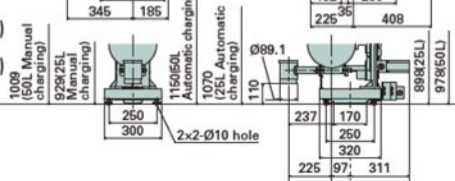

Dimensions

CE-W-1D-MP(25L)

CE-W-2D-MP(50L)

CE-W-1D(25L)

CE-W-2D(50L)

CE-W-3D-MP(100L)

CE-W-4D-MP(200L)

CE-W-3D(100L)

CE-W-4D(200L)

(mm)